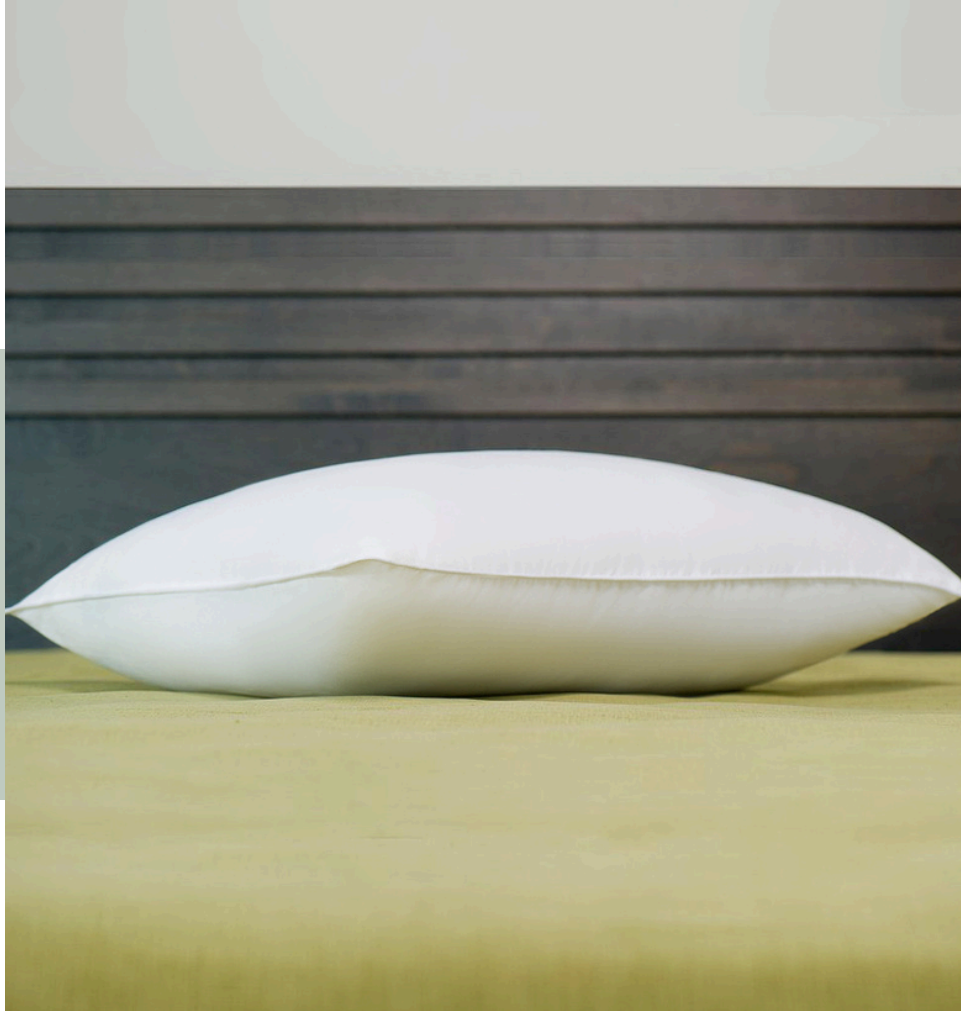

EXPRES PILLOW

The Expres Pillow is an easy-to-maintain pillow that is durable and lump-resistant. This pillow features a T-140 50/50 cotton polyester ticking (shell) and a 100% hollow polyester filling. This pillow is more comfortable than most commercial pillows.

Featuring a T-140 50/50 cotton-polyester ticking shell for a blend of softness and durability

Filled with 100% hollow polyester for lightweight comfort and superior insulation

Featuring a non-clumping, antibacterial, and hypoallergenic fill for lasting comfort and a healthier sleep environment

Machine washable & dryer safe

PRODUCT DETAILS

SKU	GP2026
Dimensions (Inch)	20 x 26
Product Weight	21 oz
QTY Per Case Pack	14 Each

With over 75 years of experience, Eden Textile has built trust providing high quality products and exceptional client service.