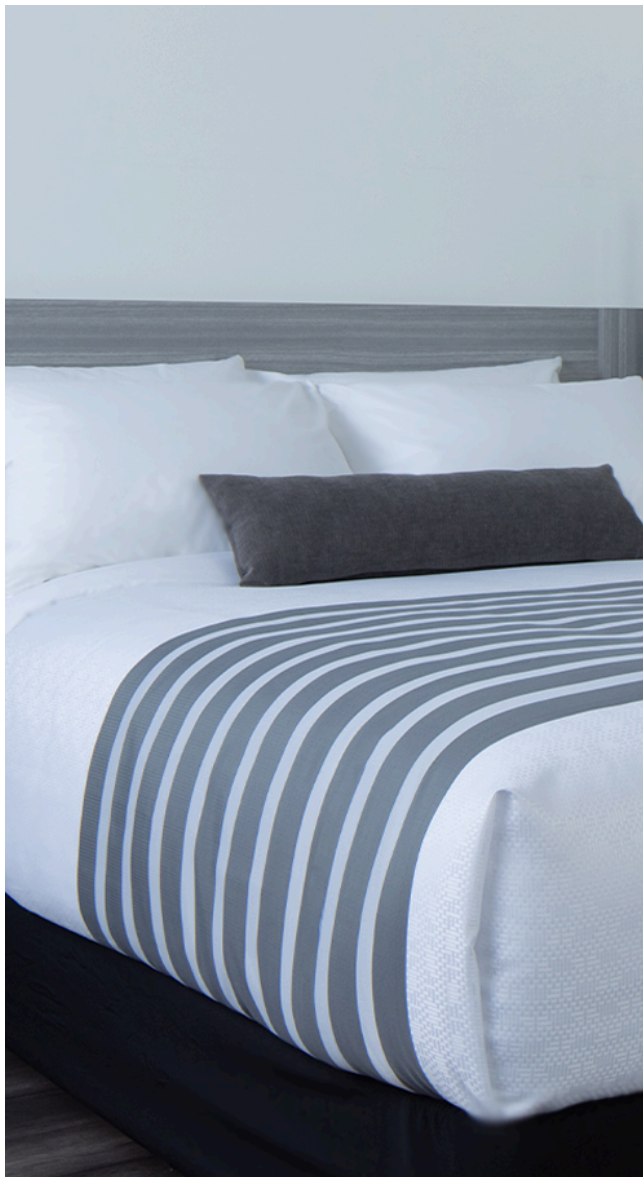

VELA UNITI TOP SHEETS - IN STOCK

PRODUCT SPECIFICATIONS

ITEM	SKU	SIZE	DIMENSIONS (INCH)	PRODUCT WEIGHT	QTY PER CASE PACK
Regency Stripe Top Sheet	SVUTS11390RSPTSF	King	113 x 90	6 oz./sq. yd.	6 Each
	SVUTS9890RSPTSF	Queen	98 x 90	6 oz./sq. yd.	6 Each
Trellis Top Sheet	SVUTS11390TSEPSF	King	113 x 90	6 oz./sq. yd.	6 Each
	SVUTS9890TSEPSF	Queen	98 x 90	6 oz./sq. yd.	6 Each

Base:
*Fine Lattice
Top Sheet*

Accent Pattern:
*Regency Stripe
in the shade Pewter*