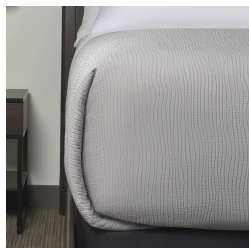

VELA DECORATIVE COLORED TOP SHEETS

Pattern: **Coastal**

Coastal Top Sheet in Grey

Elevate your guest experience with our Vela Decorative Top Sheet in Coastal, now offered in two additional color options. The Coastal pattern adds a refreshing, textured touch to any guest room while minimizing the need for ironing, making upkeep easier and more efficient.

Crafted from 100% polyester, these top sheets are highly durable and designed to withstand multiple washes to maintain their quality.

Designed with convenience in mind, these top sheets feature a unique texture that minimizes the need for ironing, saving time and effort for housekeeping staff.

Machine washable & dryer safe for effortless upkeep.

COLOR OPTIONS

Colors may appear different on screen or print. Contact us for a free sample to see them in person.

Grey

Taupe

VELA DECORATIVE COLORED TOP SHEETS