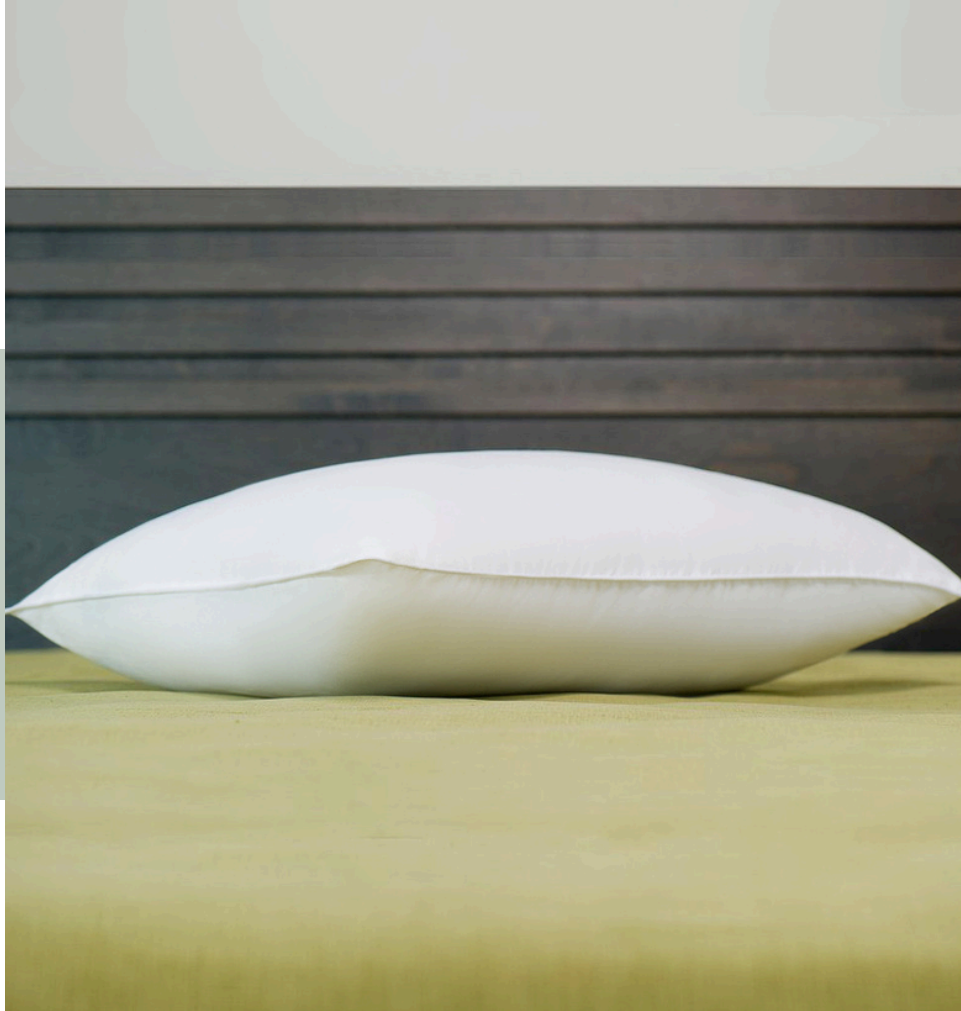

EXPRES PILLOW

The Expres Pillow is an easy-to-maintain pillow that is durable and lump-resistant. This pillow features a T-140 50/50 cotton polyester ticking (shell) and a 100% hollow polyester filling. This pillow is more comfortable than most commercial pillows.

Featuring a T-140 50/50 cotton-polyester ticking shell for a blend of softness and durability

Filled with 100% hollow polyester for lightweight comfort and superior insulation

Featuring a non-clumping, antibacterial, and hypoallergenic fill for lasting comfort and a healthier sleep environment

Machine washable & dryer safe

PRODUCT DETAILS

SKU	GP2026
Dimensions (Inch)	20 x 26
Product Weight	1.58 lbs / Each
QTY Per Case Pack	14 Each

With over 75 years of experience, Eden Textile has built trust providing high quality products and exceptional client service.