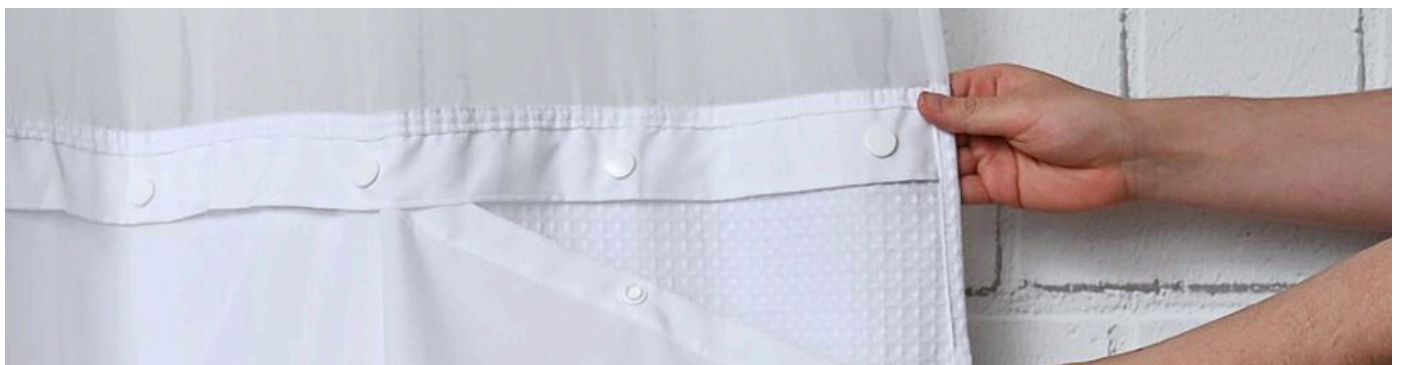

With over 75 years of experience, Eden Textile has built trust providing high quality products and exceptional client service.