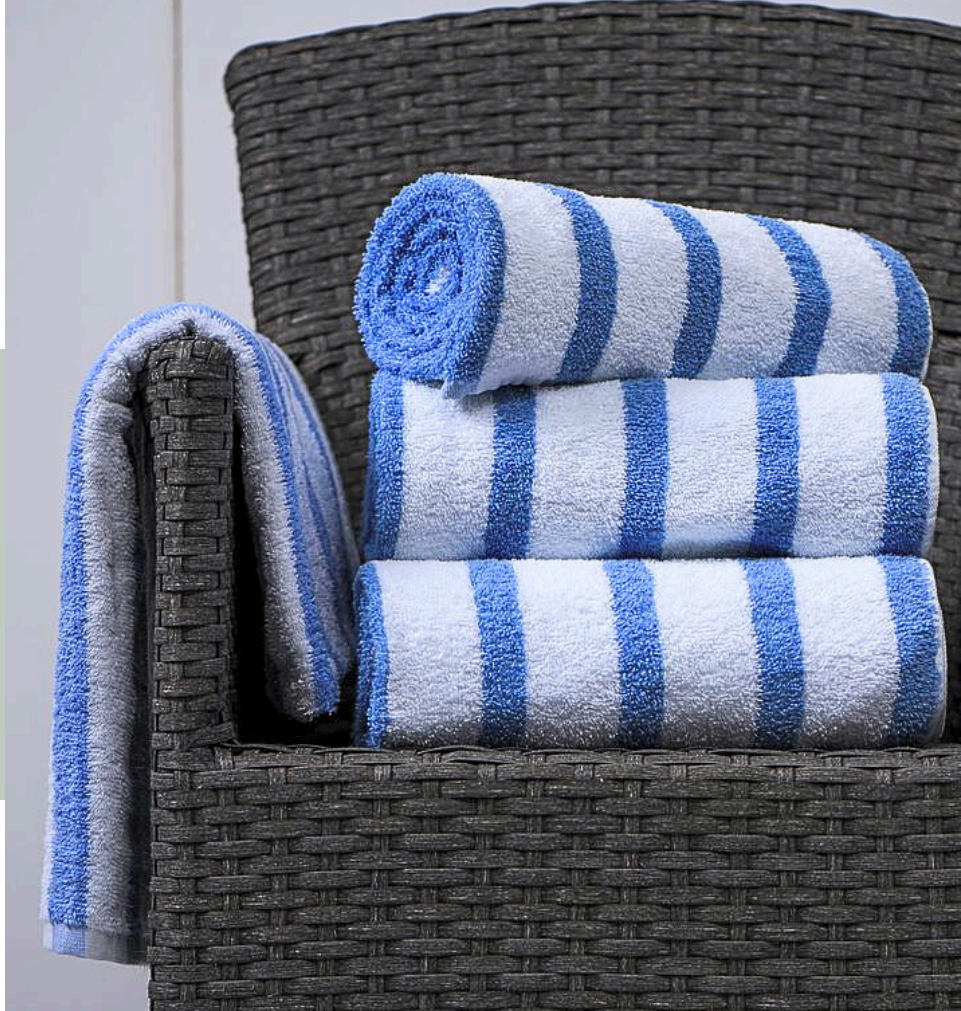

RETREAT POOL TOWEL

Pattern: **Blue Stripe**

Elevate your guests' poolside experience with the Retreat Pool Towel. Made from 100% combed cotton, this pool towel offers exceptional softness and durability. Its distinctive 1" blue cabana style blue stripe design adds a stylish touch. Its plush softness endures even after countless washes.

Crafted from 100% combed cotton offering lasting quality

Bleach-resistant to maintain its vibrant colors

Machine washable and dryer safe for easy care

Measures 24 inches by 50 inches

PRODUCT DETAILS

| | |
|-------------------|---------------|
| SKU | RT2450PC04 |
| Dimensions (Inch) | 24 x 50 |
| Product Weight | 8.50 lbs / DZ |
| QTY Per Case Pack | 5 Dozen |

OTHER DETAILS

The Retreat Pool Towels has nine distinctive nine blue stripes achieved through a VAT dyeing process. This method ensures exceptional color vibrancy that lasts, resistant to fading and bleach. This maintains the towels' aesthetic appeal and durability throughout prolonged use and wash cycles.